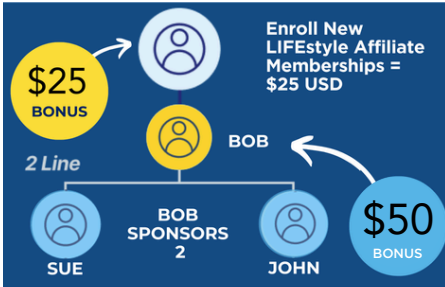

LIFe-shopper
10 CV (LS)

- \$9.99 USD/month
- \$99.99 USD/year (20% off)

AFFILIATE

- \$40 USD/year*
- \$20 first year
- Refer 5 LSA/LSM = WAVED

1 STARTER BONUS (PAID WEEKLY)

2 LOYALTY BONUS (PAID WEEKLY)

PERSONALS LEVEL 1	40%
LEVEL 2	4%
LEVEL 3	4%
LEVEL 4	4%
LEVEL 5	4%

BE REWARDED FOR MEMBERSHIP CV FROM ALL LIFESHOP PURCHASES!
1-4% INFINITY DIFFERENTIAL BONUS AT 5 STAR AND ABOVE.

3 LEADERSHIP BONUS (PAID WEEKLY)

★ ★ ★

ACHIEVE 3 STAR
You will earn a one-time \$350 BONUS.

ONE TIME \$350 USD BONUS

4 UNIFIED COMMUNITY BUILD (2x16 MATRIX) (PAID MONTHLY)

ALL AFFILIATES DENSE FILL INTO GLOBAL 2X16 MATRIX.

Pays 1.75 - 2.5% based on rank on all LSAs (59 CV) or LsS (10 CV)**

131,070 total affiliates possible in fully compressed 2x16 matrix.